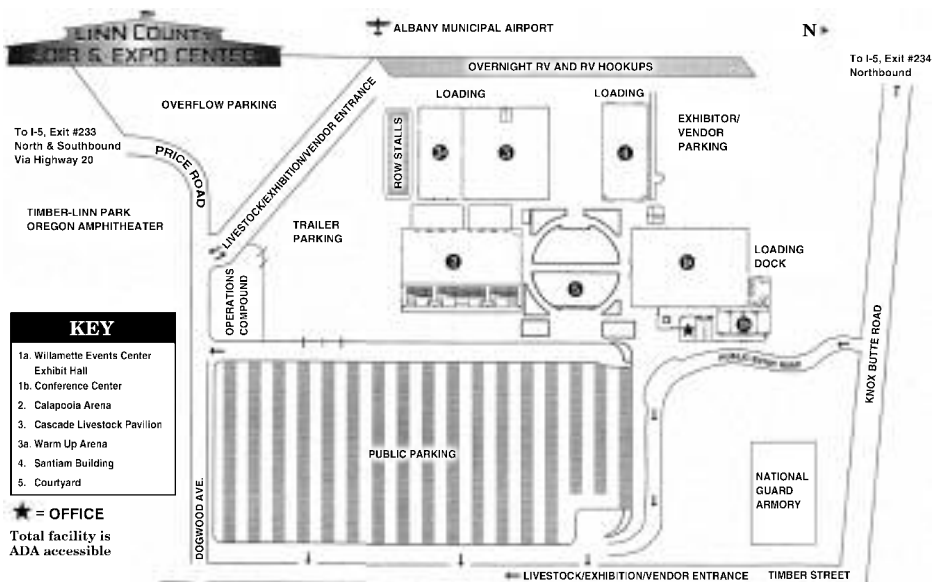

Chintimini Kennel Club, Inc. Show Site Legend

- 1A: Conformation Rings 1-10, Catalogs, Superintendent & Vendors
- 1B: Room 1 - CERF Testing & Reproduction Seminar, Rooms 3 & 4 Specialty Club Meetings, Willamette Events Lobby: Win Photos, Public Education & Dog Show Tours
- 2: Agility
- 3A: Conformation Rings 11 & 12
- 3: (Middle Section) Reserved Grooming & Free Day of Show Grooming
- 3: (North Section) Obedience & Rally
- 4: Reserved Grooming